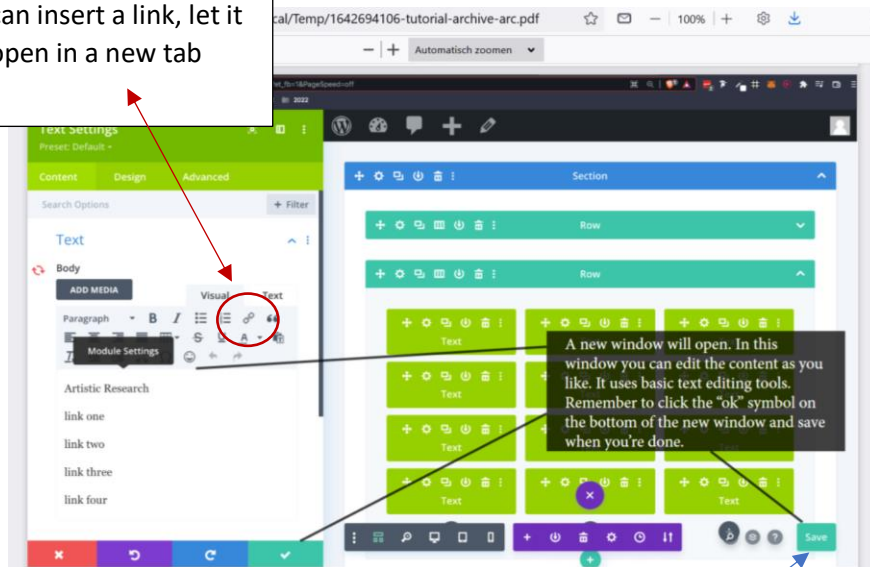

With the link symbol,  
just as in words, you  
can insert a link, let it  
open in a new tab

You can work on your own box- be carefull not to change someelse his/her box

We could make a grit for the library Kevin is in A3

Do not forget to SAVE

Corner Right light green button

Inbal:

Yes could assemble everything on your own POST page- but only the visible things- because this post will show up on your people page

The ARC hive – you can make a secret hidden post or page whatever you want an link to it with a secret link here in the archive